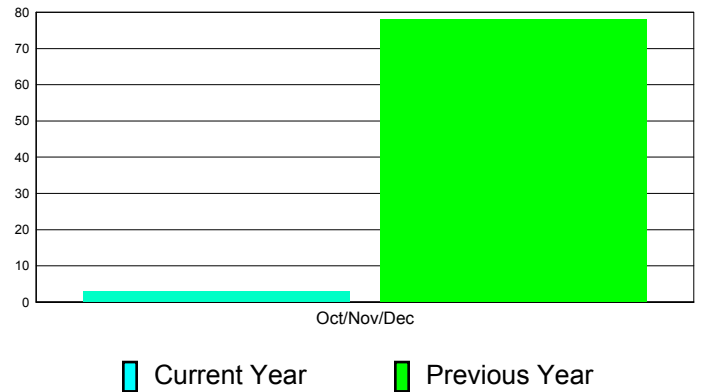

Comparison of Membership Gain/Loss

Current Year Compared to the Previous Year