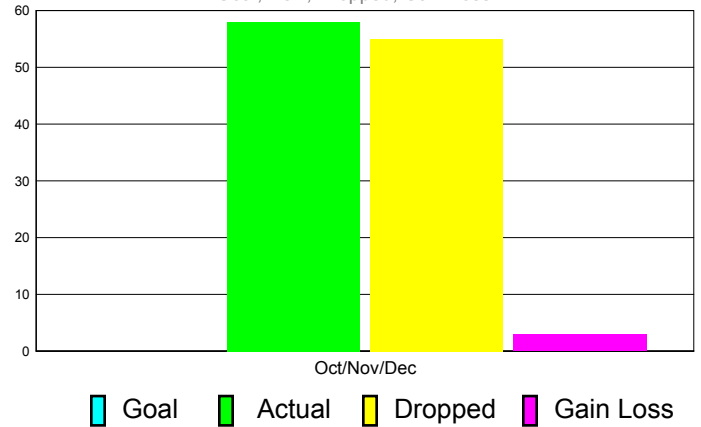

Membership Results 2011-2012

Goal, New, Dropped, Gain/Loss